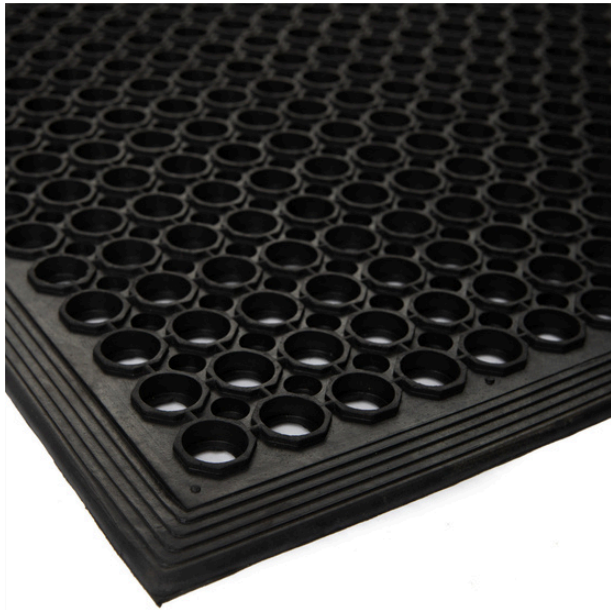

Dry and Wet Area Industrial Mat

This quality, rubber industrial mat can be used for kitchen areas, garages, sheds and wet areas. The large drain holes and budget price of this industrial black mat provides a safe area at home or work. With an air pocket layer it is comfortable to walk on.

Keep staff happy and wet areas safer all while keeping within a budget. Pubs, clubs and bars are a great place to use these mats. The home laundry and workshop will also benefit from this industrial mat.

Features

- Industrial mats are 13mm Thick for optimal durability
- Durable natural rubber mat with large drain holes.
- Provides safe environment in moderately wet areas.
- Budget priced, the mat is ideal for behind pub and club bars.
- May also be used in wet or wash areas to help prevent slipping accidents

Applications

- Education Institutions, Industrial Applications, Restaurants/Eating Establishments

Sizes and Colours Available

Product Code	Size	Colours
8256090	600mm x 900mm	Black
82590150	900mm x 1500mm	Black
82590300	900mm x 3000mm	Black
82590450	900mm x 4500mm	Black